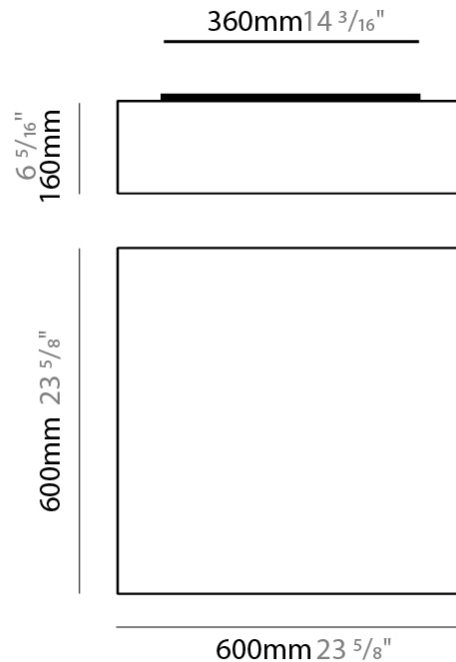

PROJECT
TYPE
SPECIFIER
QUANTITY
DATE

WEDGE SURFACE

D112034

base number

1. To build a product code in our configurator select the specify button on the base model # product page
2. To build a manual product code on this datasheet choose from the options listed below in blue font and add the suffix to the base model #

GENERAL

Series: Wedge
Brand: Ole
Division: Design
Mounting Type: Surface
Mounting Location: Wall / Ceiling
Subcategory: Ambient

PHYSICAL

Shape: Square
Length (mm): 600
Length (in): 23 ⁵/₈
Width (mm): 600
Width (in): 23 ⁵/₈
Height (mm): 160
Height (in): 6 ⁵/₁₆
Light Distribution: Omnidirectional
Weight (kg): 2.7
Weight (lbs): 5.9
Diffuser: Elastic Fabric - Optical White
Fixture Finish: WHI
Holder Finish: White
Fixture Material: Metal / Elastic Fabric

ELECTRICAL

Number of Lamps: 4
Lamp Type: LED Retrofit
Lamp Shape: A19
Bulb Included: Bulb Not Included
Max. Wattage Per Lamp (W): 15
Lamp Base: E26
Input Voltage (V): 120
Upon Request: 277Vac / GU24

LED

OPTICAL

RATINGS AND CERTIFICATIONS

Certified By: Certified for North American Standards
IP rating: IP20