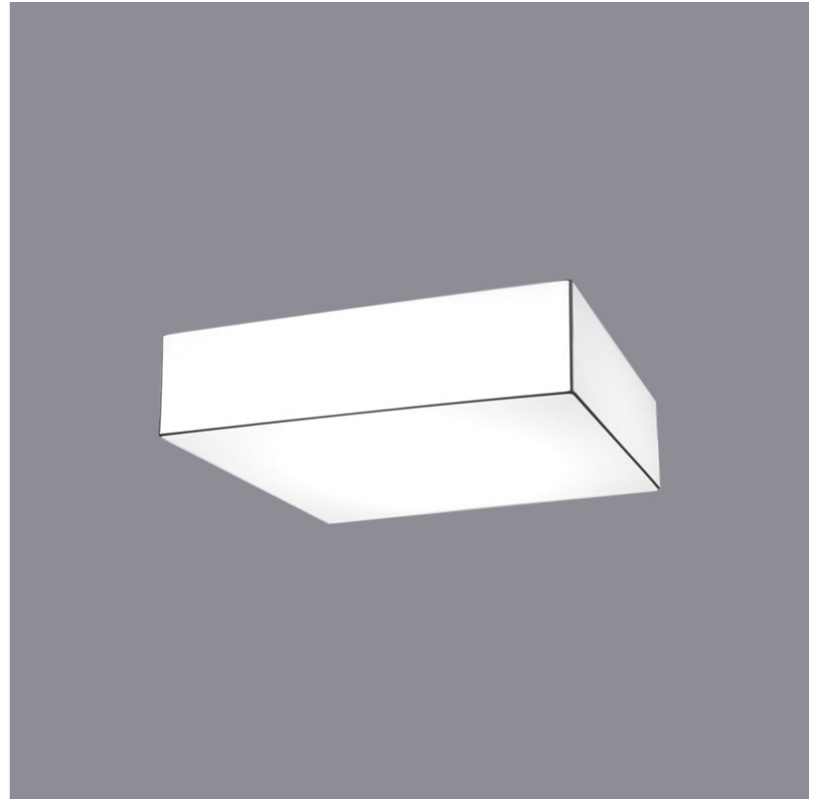

PROJECT
TYPE
SPECIFIER
QUANTITY
DATE

WEDGE SURFACE

D112035-

base number Color
Temperature

1. To build a product code in our configurator select the specify button on the base model # product page
2. To build a manual product code on this datasheet choose from the options listed below in blue font and add the suffix to the base model #

GENERAL

Series: Wedge
Brand: Ole
Division: Design
Mounting Type: Surface
Mounting Location: Wall / Ceiling
Subcategory: Ambient

PHYSICAL

Shape: Square
Length (mm): 600
Length (in): 23 5/8
Width (mm): 600
Width (in): 23 5/8
Height (mm): 160
Height (in): 6 5/16
Light Distribution: Omnidirectional
Weight (kg): 2.7
Weight (lbs): 5.9
Diffuser: Elastic Fabric - Optical White
Fixture Finish: WHI
Fixture Material: Metal / Elastic Fabric

ELECTRICAL

Lamp Type: LED
Input Wattage (W): 30.25
Total Output Wattage (W): 25.3
Dimming: Non-Dimmable / 0-10V Dimming
Driver Included: Yes
Driver Location: Integrated
Driver Type: Constant Current - Universal
Driver Class: Class 2
Input Voltage (V): 120 - 277
Constant Current (MA): 700

LED

Color Temperature (°K): 3000 / 4000
Max. Delivered Lumen (lm): 2400 / 2510
CRI: >80 CRI
Lamp Life (hrs): 50000

OPTICAL

RATINGS AND CERTIFICATIONS

Certified By: Certified for North American Standards
IP rating: IP20