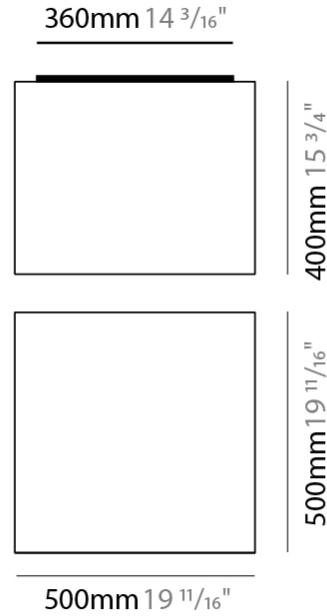

PROJECT
TYPE
SPECIFIER
QUANTITY
DATE

WEDGE SURFACE

D112032

base number

1. To build a product code in our configurator select the specify button on the base model # product page
2. To build a manual product code on this datasheet choose from the options listed below in blue font and add the suffix to the base model #

GENERAL

Series: Wedge
Brand: Ole
Division: Design
Mounting Type: Surface
Mounting Location: Wall / Ceiling
Subcategory: Ambient

PHYSICAL

Shape: Cube
Length (mm): 500
Length (in): 19 ¹¹/₁₆
Width (mm): 500
Width (in): 19 ¹¹/₁₆
Height (mm): 400
Height (in): 15 ³/₄
Light Distribution: Omnidirectional
Weight (kg): 2.6
Weight (lbs): 5.7
Diffuser: Elastic Fabric - Optical White
Fixture Finish: WHI
Holder Finish: White
Fixture Material: Metal / Elastic Fabric

ELECTRICAL

Number of Lamps: 4
Lamp Type: LED Retrofit
Lamp Shape: A19
Bulb Included: Bulb Not Included
Max. Wattage Per Lamp (W): 15
Lamp Base: E26
Input Voltage (V): 120
Upon Request: 277Vac / GU24

LED

OPTICAL

RATINGS AND CERTIFICATIONS

Certified By: Certified for North American Standards
IP rating: IP20