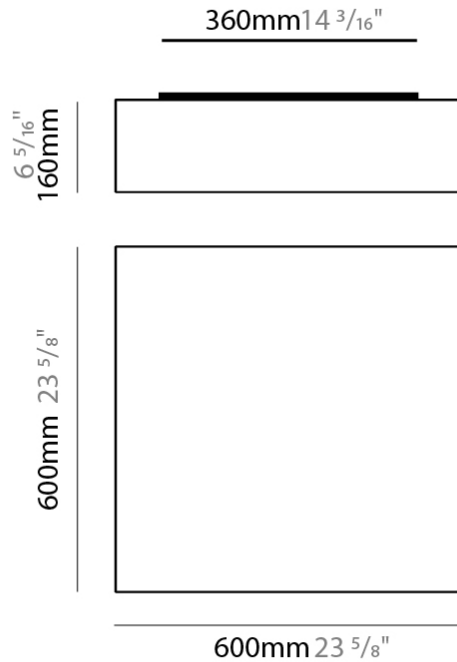

PROJECT
TYPE
SPECIFIER
QUANTITY
DATE

WEDGE SURFACE

D112035-

base number Color
Temperature

1. To build a product code in our configurator select the specify button on the base model # product page
2. To build a manual product code on this datasheet choose from the options listed below in blue font and add the suffix to the base model #

GENERAL

Series: Wedge
Brand: Ole
Division: Design
Mounting Type: Surface
Mounting Location: Wall / Ceiling
Subcategory: Ambient

PHYSICAL

Shape: Square
Length (mm): 600
Length (in): 23 5/8
Width (mm): 600
Width (in): 23 5/8
Height (mm): 160
Height (in): 6 5/16
Light Distribution: Omnidirectional
Weight (kg): 2.7
Weight (lbs): 5.9
Diffuser: Elastic Fabric - Optical White
Fixture Finish: WHI
Fixture Material: Metal / Elastic Fabric

ELECTRICAL

Lamp Type: LED
Input Wattage (W): 30.25
Total Output Wattage (W): 25.3
Dimming: Non-Dimmable / 0-10V Dimming
Driver Included: Yes
Driver Location: Integrated
Driver Type: Constant Current - Universal
Driver Class: Class 2
Input Voltage (V): 120 - 277
Constant Current (MA): 700

LED

Color Temperature (°K): 3000 / 4000
Max. Delivered Lumen (lm): 2400 / 2510
CRI: >80 CRI
Lamp Life (hrs): 50000

OPTICAL

RATINGS AND CERTIFICATIONS

Certified By: Certified for North American Standards
IP rating: IP20