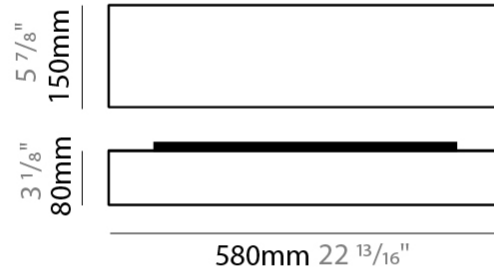

PROJECT
TYPE
SPECIFIER
QUANTITY
DATE

WEDGE SURFACE

D113033

base number

1. To build a product code in our configurator select the specify button on the base model # product page
2. To build a manual product code on this datasheet choose from the options listed below in blue font and add the suffix to the base model #

GENERAL

Series: Wedge
Brand: Ole
Division: Design
Mounting Type: Surface
Mounting Location: Wall / Ceiling
Subcategory: Ambient

PHYSICAL

Shape: Rectangle
Length (mm): 580
Length (in): 22 ¹³/₁₆
Width (mm): 150
Width (in): 5 ⁷/₈
Height (mm): 80
Height (in): 3 ¹/₈
Extension (mm): 80
Extension (in): 3 ¹/₈
Light Distribution: Omnidirectional
Weight (kg): 1.3
Weight (lbs): 2.9
Diffuser: Elastic Fabric - Optical White
Fixture Finish: WHI
Holder Finish: White
Fixture Material: Metal / Elastic Fabric

ELECTRICAL

Number of Lamps: 2
Lamp Type: LED Retrofit
Lamp Shape: A19
Bulb Included: Bulb Not Included
Max. Wattage Per Lamp (W): 15
Lamp Base: E26
Input Voltage (V): 120
Upon Request: 277Vac / GU24

LED

OPTICAL

RATINGS AND CERTIFICATIONS

Certified By: Certified for North American Standards
IP rating: IP20